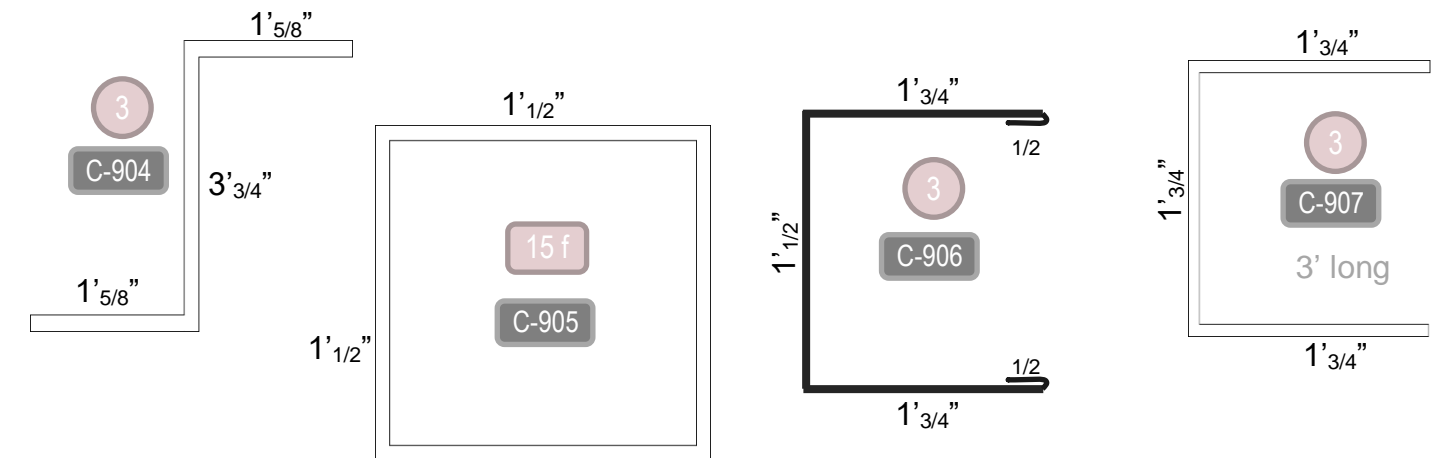

Atlantic Metal
Roofing Product LLC

CANOPY

C-908	Anchor bolts 1/2 x 6	4
C-909	Bolts 3/8 x 1' 1/2 Hex NVT and Washer	6
C-910	Bolt 1/2 x 12"	3
C-911	Bolt 5/16 x 3"	6

300 Penn Ave, Levittown, PA 19057
atlanticmetalbendsllc@gmail.com
www.metalbends.com (215) 942-43-30