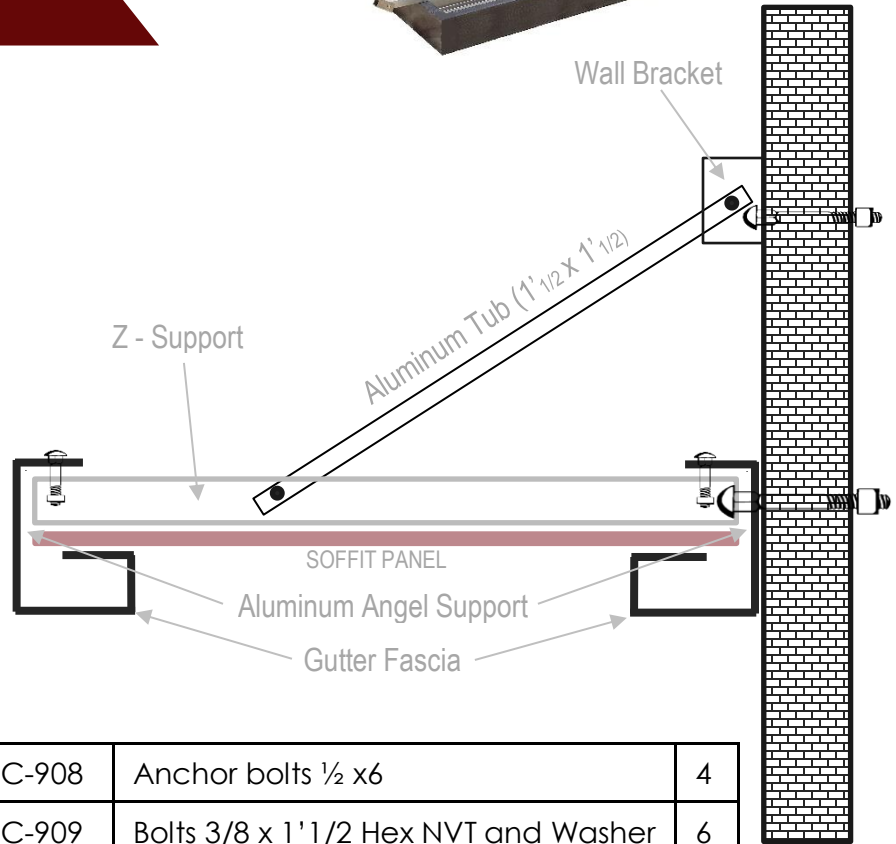

Atlantic Metal
Roofing Product LLC

CANOPY

C-908	Anchor bolts 1/2 x 6	4
C-909	Bolts 3/8 x 1' 1/2 Hex NVT and Washer	6
C-910	Bolt 1/2 x 12"	3
C-911	Bolt 5/16 x 3"	6

300 Penn Ave, Levittown, PA 19057
atlanticmetalbendsllc@gmail.com
www.metalbends.com (215) 942-43-30