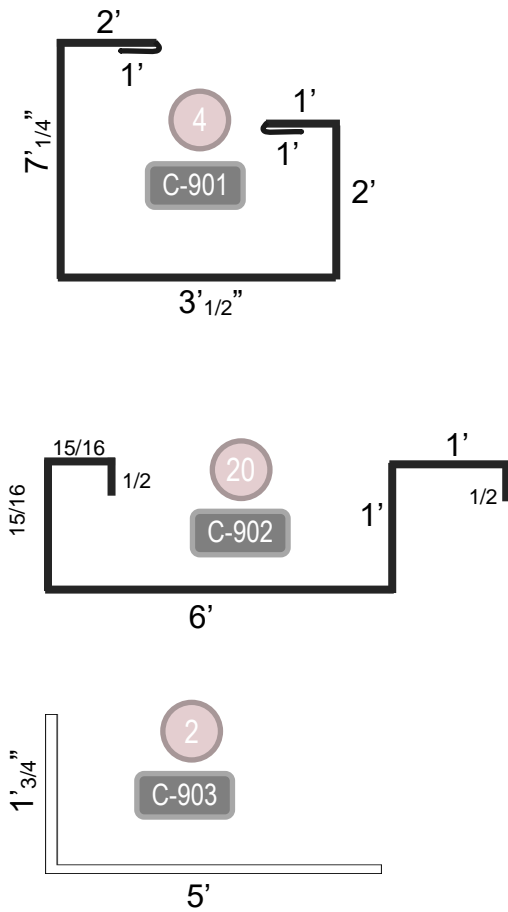

Atlantic Metal
Roofing Product LLC

CANOPY

C-908	Anchor bolts 1/2 x 6	4
C-909	Bolts 3/8 x 1' 1/2 Hex NVT and Washer	6
C-910	Bolt 1/2 x 12"	3
C-911	Bolt 5/16 x 3"	6

300 Penn Ave, Levittown, PA 19057
atlanticmetalbendsllc@gmail.com
www.metalbends.com (215) 942-43-30