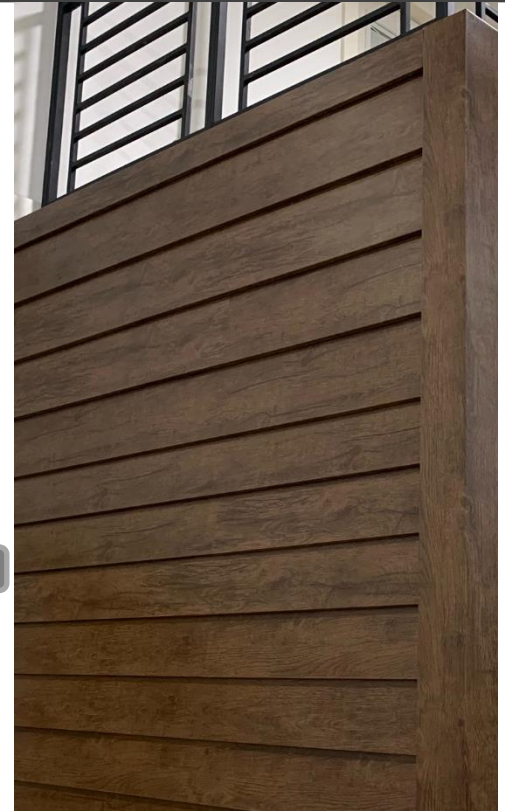

Metal Wooden Panel

Atlantic Metal
Roofing Product LLC

300 Penn Ave, Levittown, PA 19057
atlanticmetalbendsllc@gmail.com
www.metalbends.com (215) 942-43-30