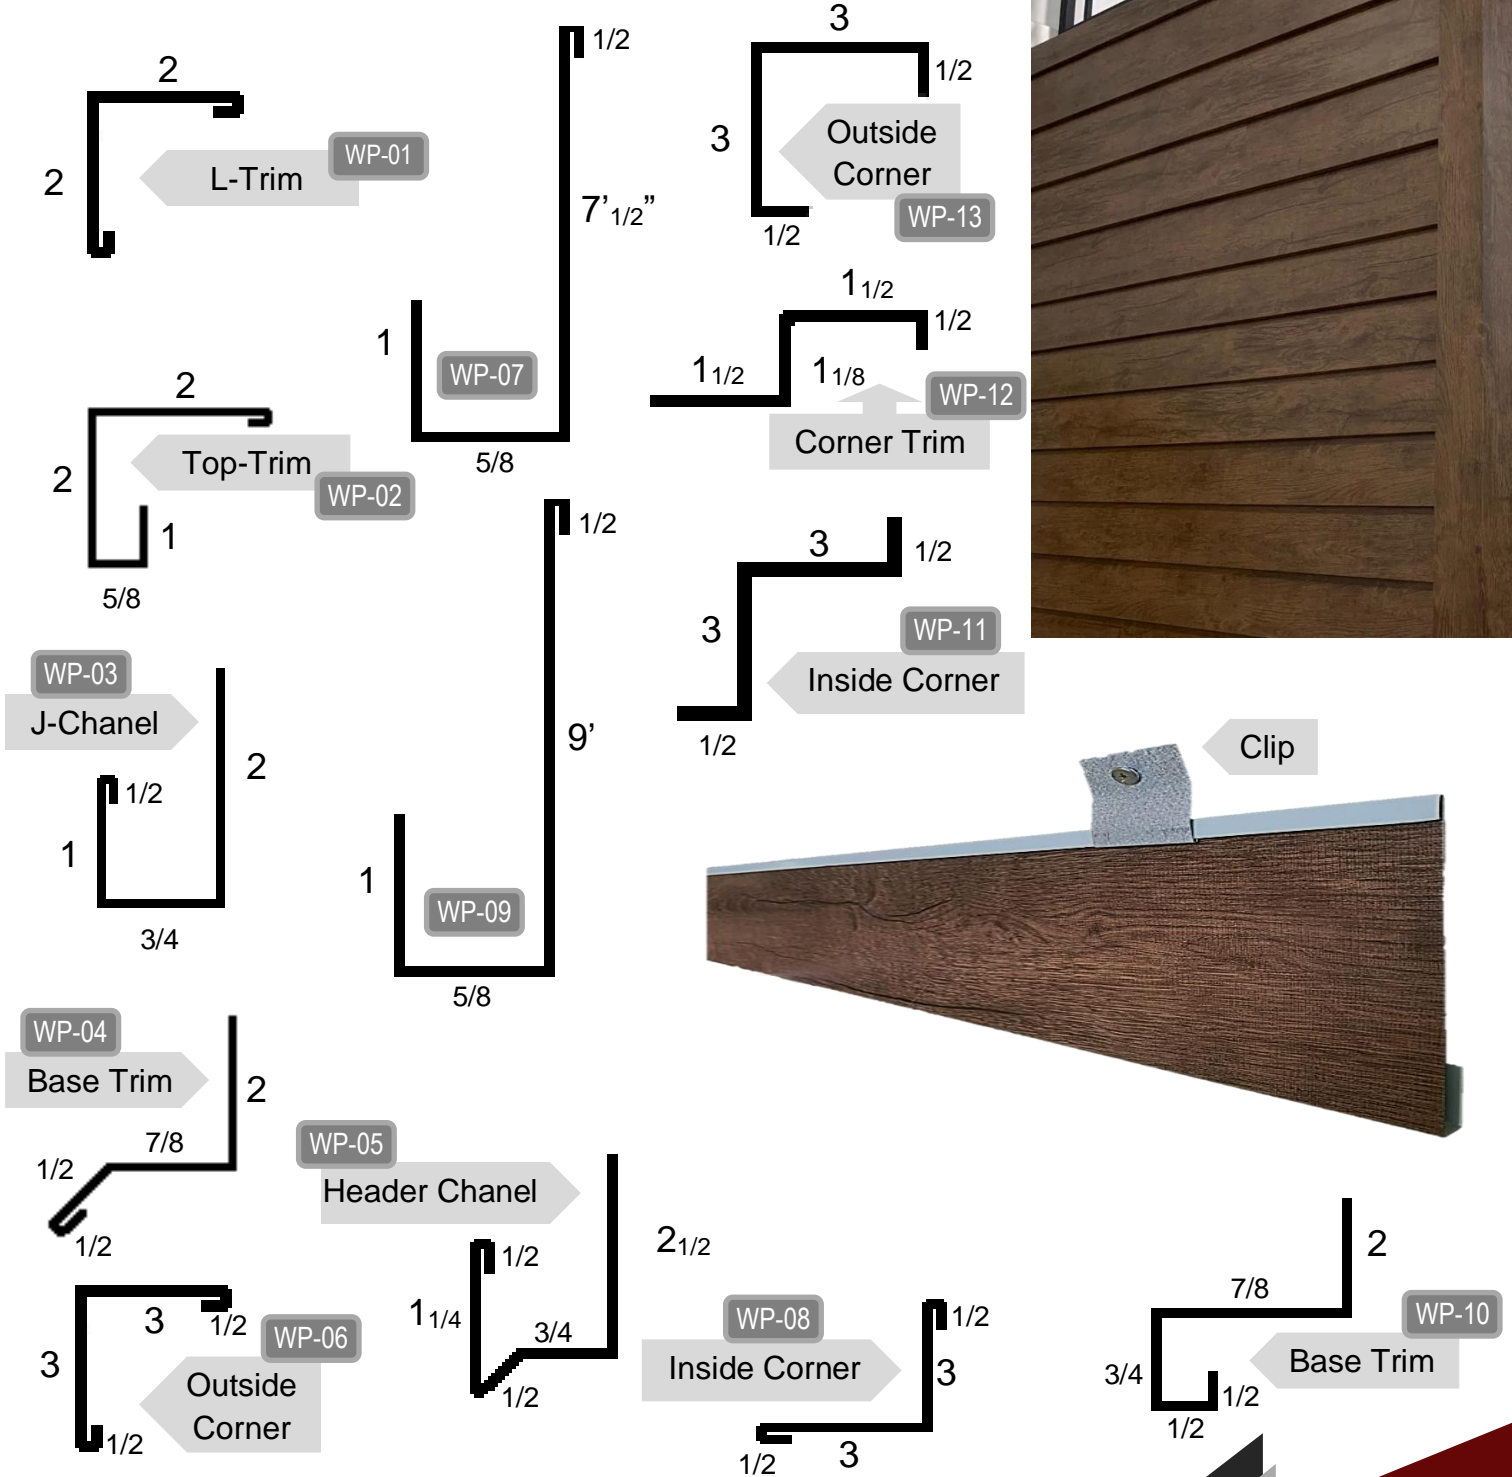

Metal Wooden Panel

Atlantic Metal
Roofing Product LLC

300 Penn Ave, Levittown, PA 19057
atlanticmetalbendsllc@gmail.com
www.metalbends.com (215) 942-43-30