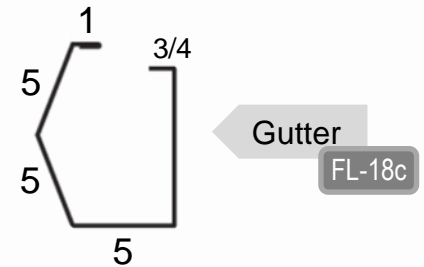

# PBR PANEL

PBR panel is a structural roof and wall panel. This panel can be installed directly over purlins or joists.

Ridge Cap - 3'

FL-51

300 Penn Ave, Levittown, PA 19057  
atlanticmetalbendsllc@gmail.com  
www.metalbends.com (215) 942-43-30