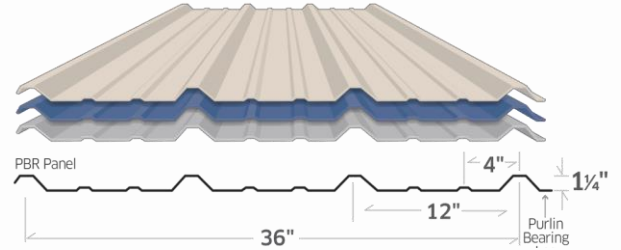

# PBR PANEL

PBR panel is a structural roof and wall panel. This panel can be installed directly over purlins or joists.

Ridge Cap - 3'

FL-51

300 Penn Ave, Levittown, PA 19057  
atlanticmetalbendsllc@gmail.com  
www.metalbends.com (215) 942-43-30

# PBR PANEL

PBR panel is a structural roof and wall panel. This panel can be installed directly over purlins or joists.